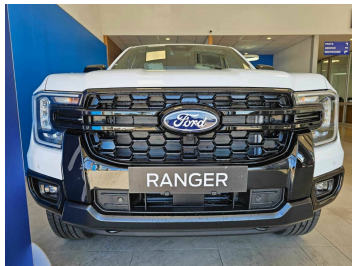

ESHOWE FORD

2026 Ford Ranger 2.3T DOUBLE CAB SPORT

R 789,900

Overview

Mileage	10 km
Fuel Type	Petrol
Engine Size	2.3 l
Bodystyle	Double Cab
Transmission	Automatic
Exterior Colour	White
Previous Owners	N/A
Registration	F2267

Description

Discover the striking new Ford Ranger 2.3 Sport Auto Double-Cab in a pristine white finish, ready to take on your adventures. With just 10 kilometres on the clock, this vehicle is as fresh as they come. Powered by a robust 222kW petrol engine and equipped with an automatic transmission, it offers smooth and effortless driving. The double-cab body provides spacious seating and practicality, perfect for work or play.

Loaded with features, this Ranger boasts LED lights, Xenon headlights, a rear-view camera, and park distance control to keep you safe and confident on the road. Stay comfortable with climate control, air conditioning, and electric windows, while the wireless charging pad and Apple CarPlay & Android Auto keep your tech needs covered. The vehicle also comes with a towbar, ISOFIX for child safety, an alarm, and a comprehensive set of airbags.

Designed for versatility and convenience, this pick-up combines power, safety, and modern tech in a stylish package. Whether you're towing, off-roading, or commuting, the Ford Ranger 2.3 Sport Auto Double-Cab is ready to deliver an excellent driving experience. Visit Eshowe Ford in KwaZulu-Natal and make this impressive vehicle yours today. Price is subject to ford credit and is does not include service plan or any extras that do not come standard.